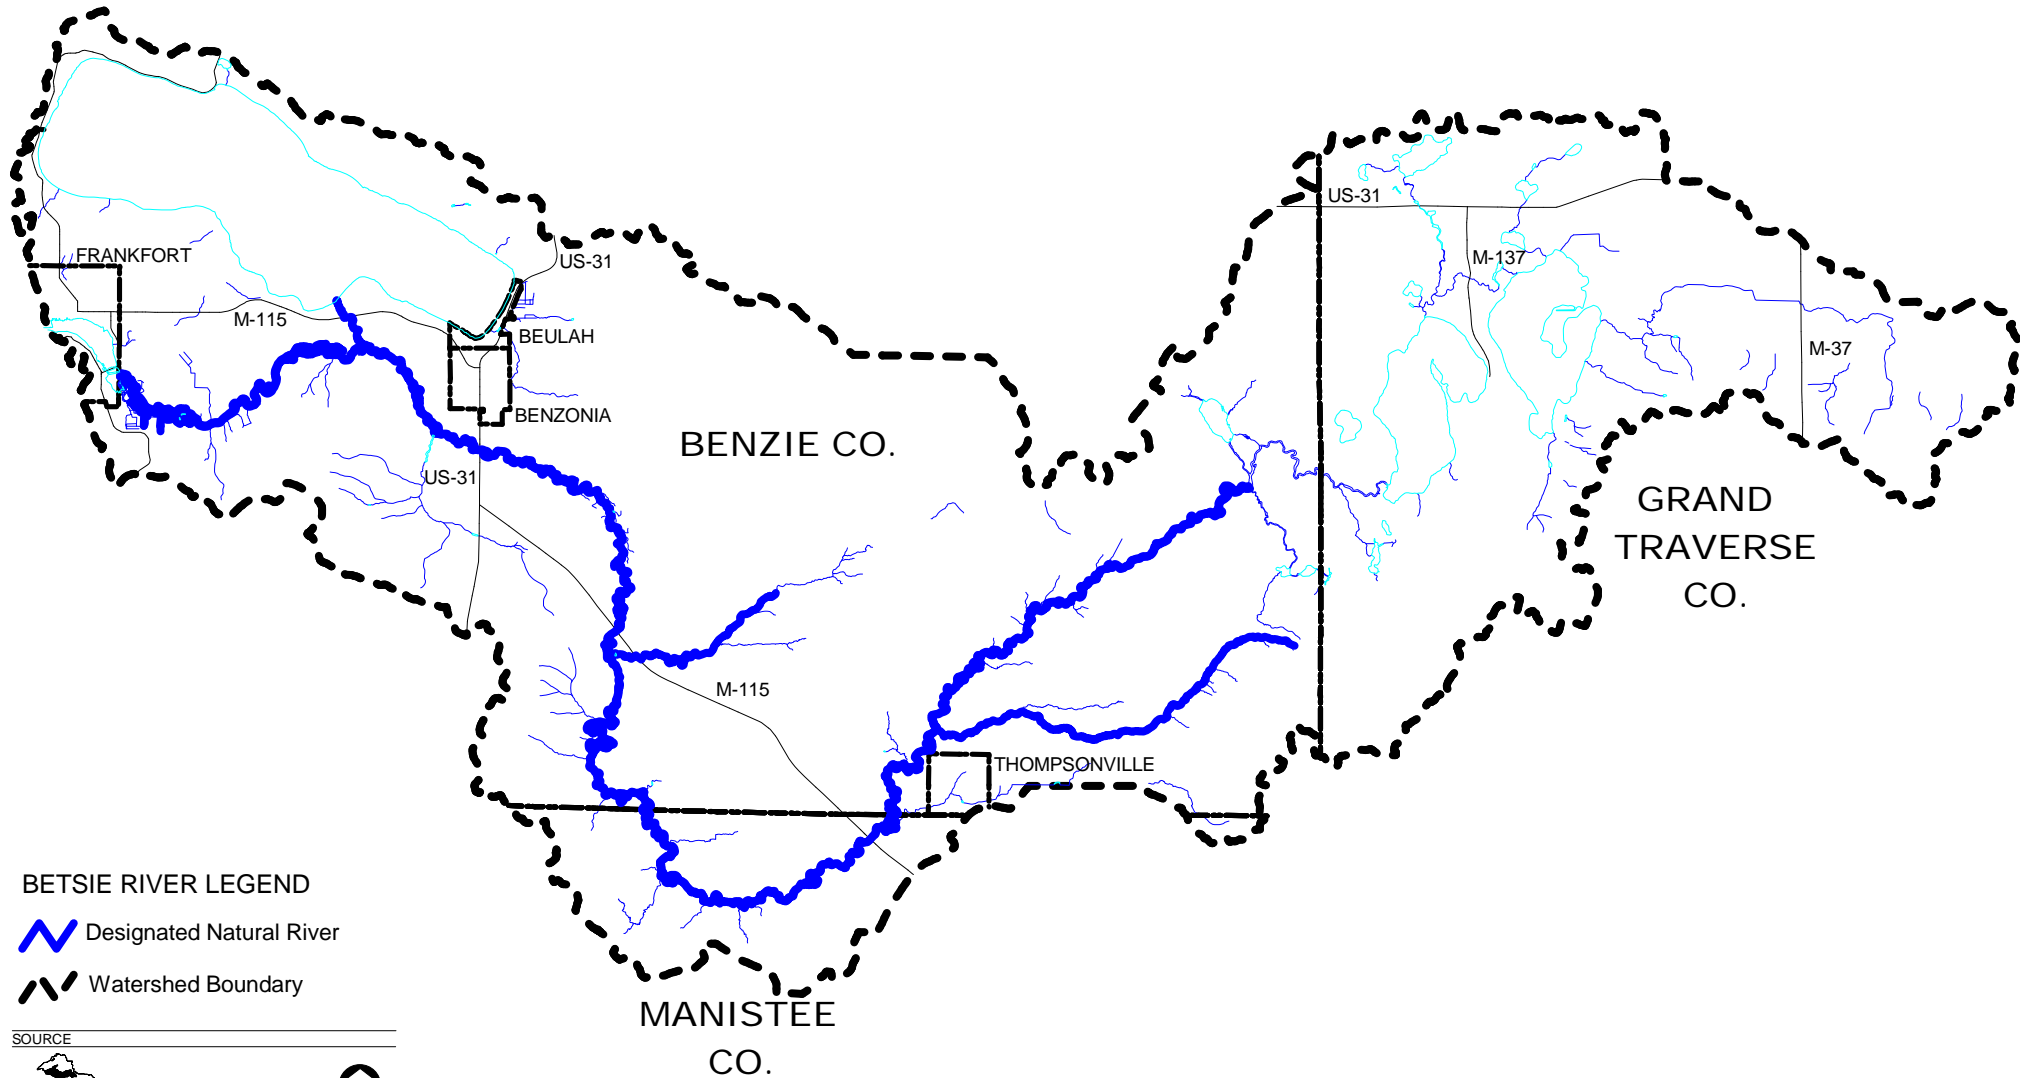

BETSIE RIVER

BETSIE RIVER LEGEND

- Designated Natural River
- Watershed Boundary

SOURCE

DATE: 02/07/2002