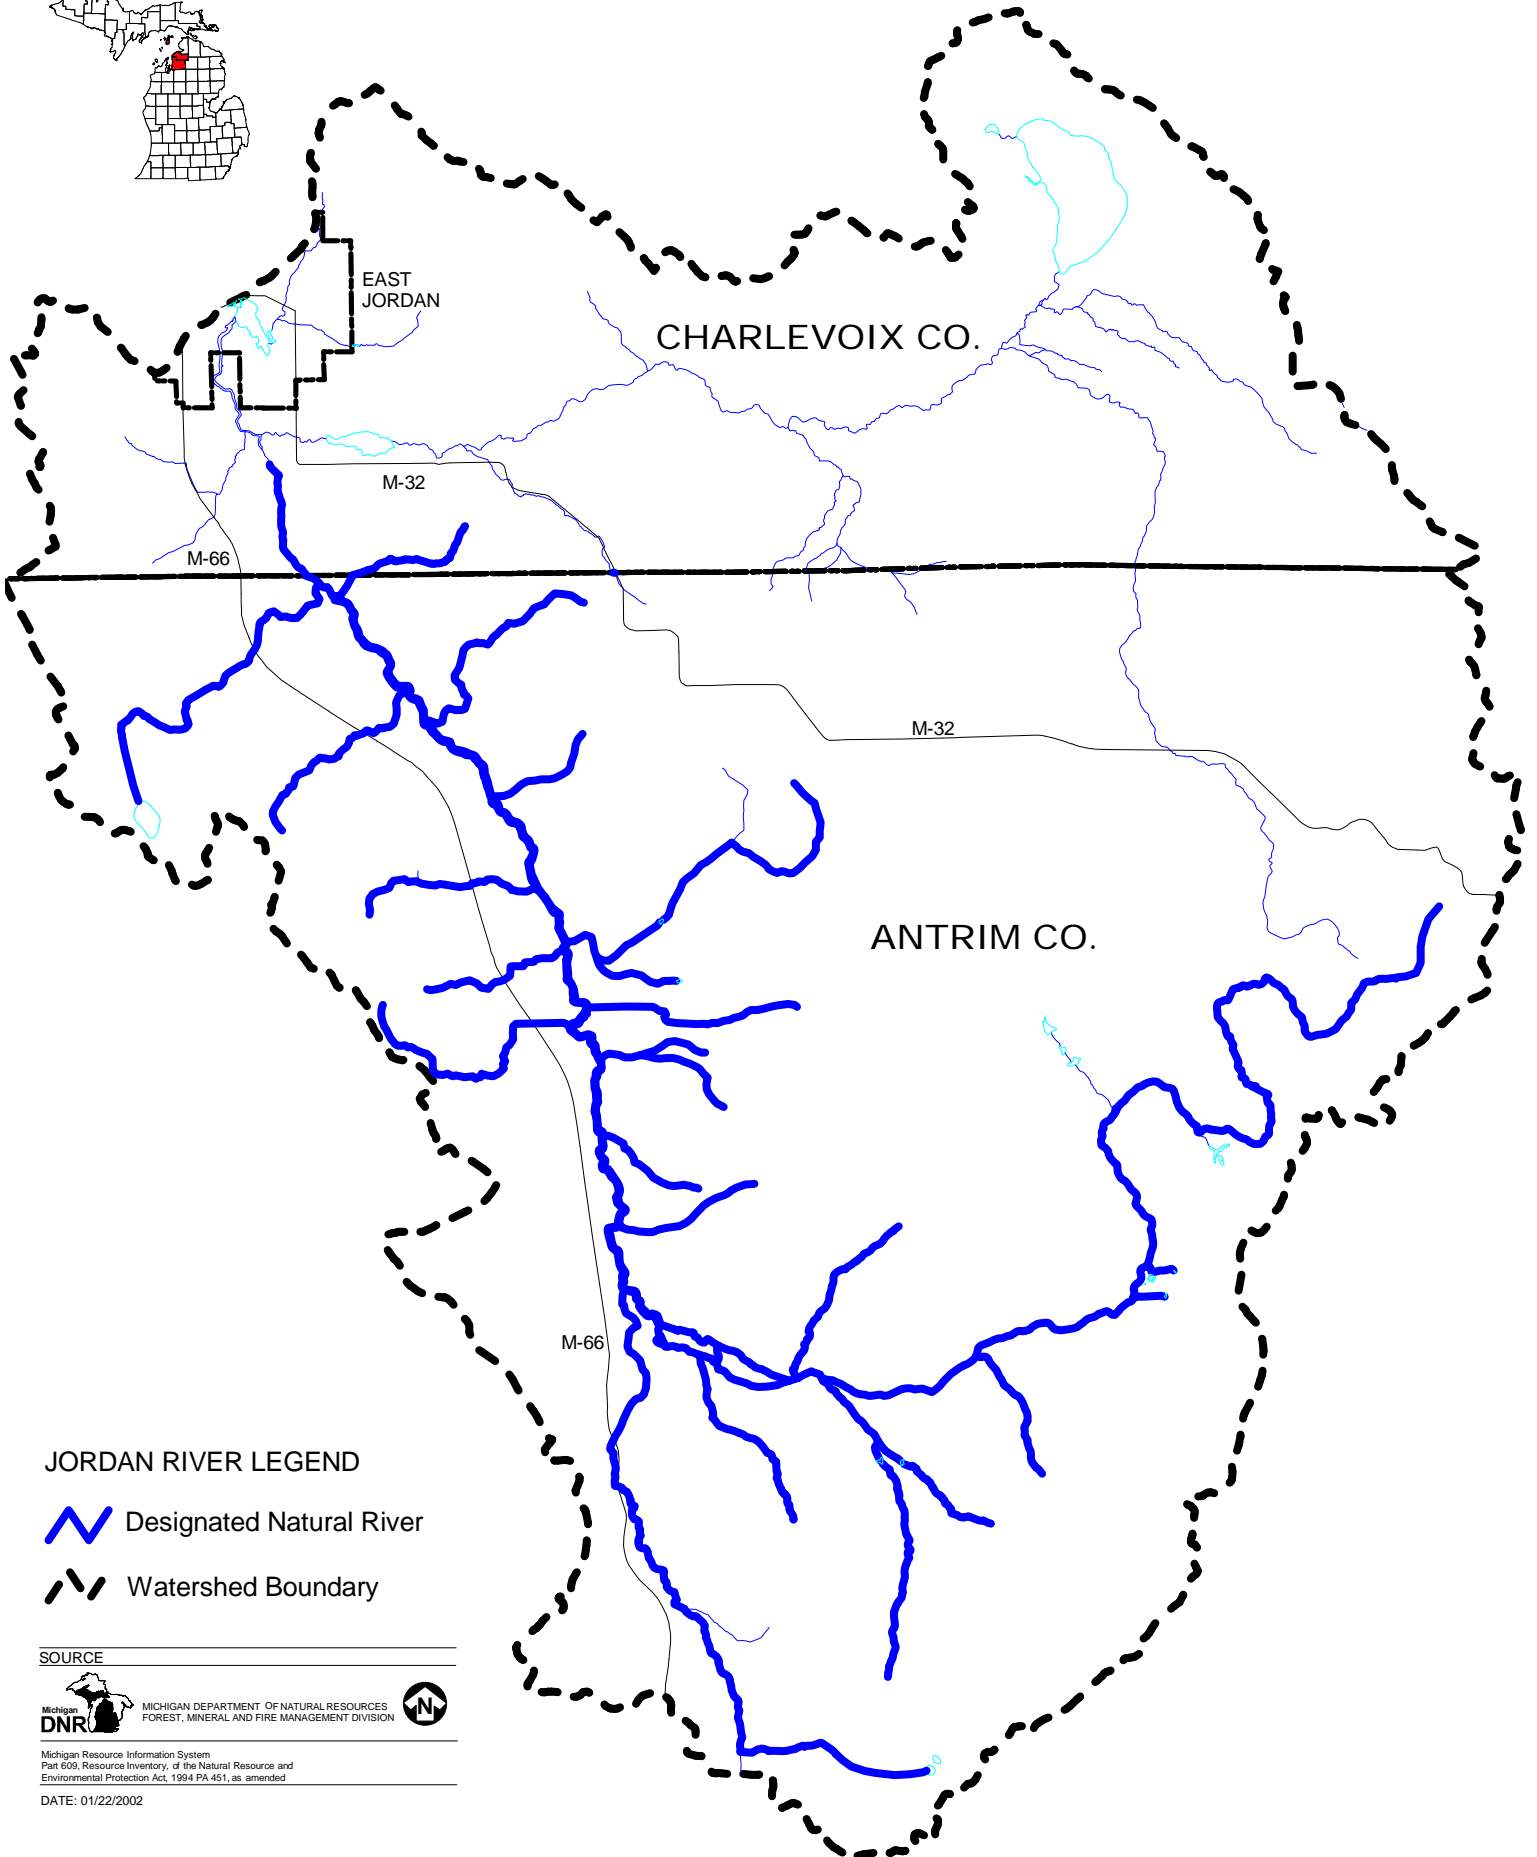

JORDAN RIVER

LOCATION

JORDAN RIVER LEGEND

- Designated Natural River
- Watershed Boundary

SOURCE

DATE: 01/22/2002