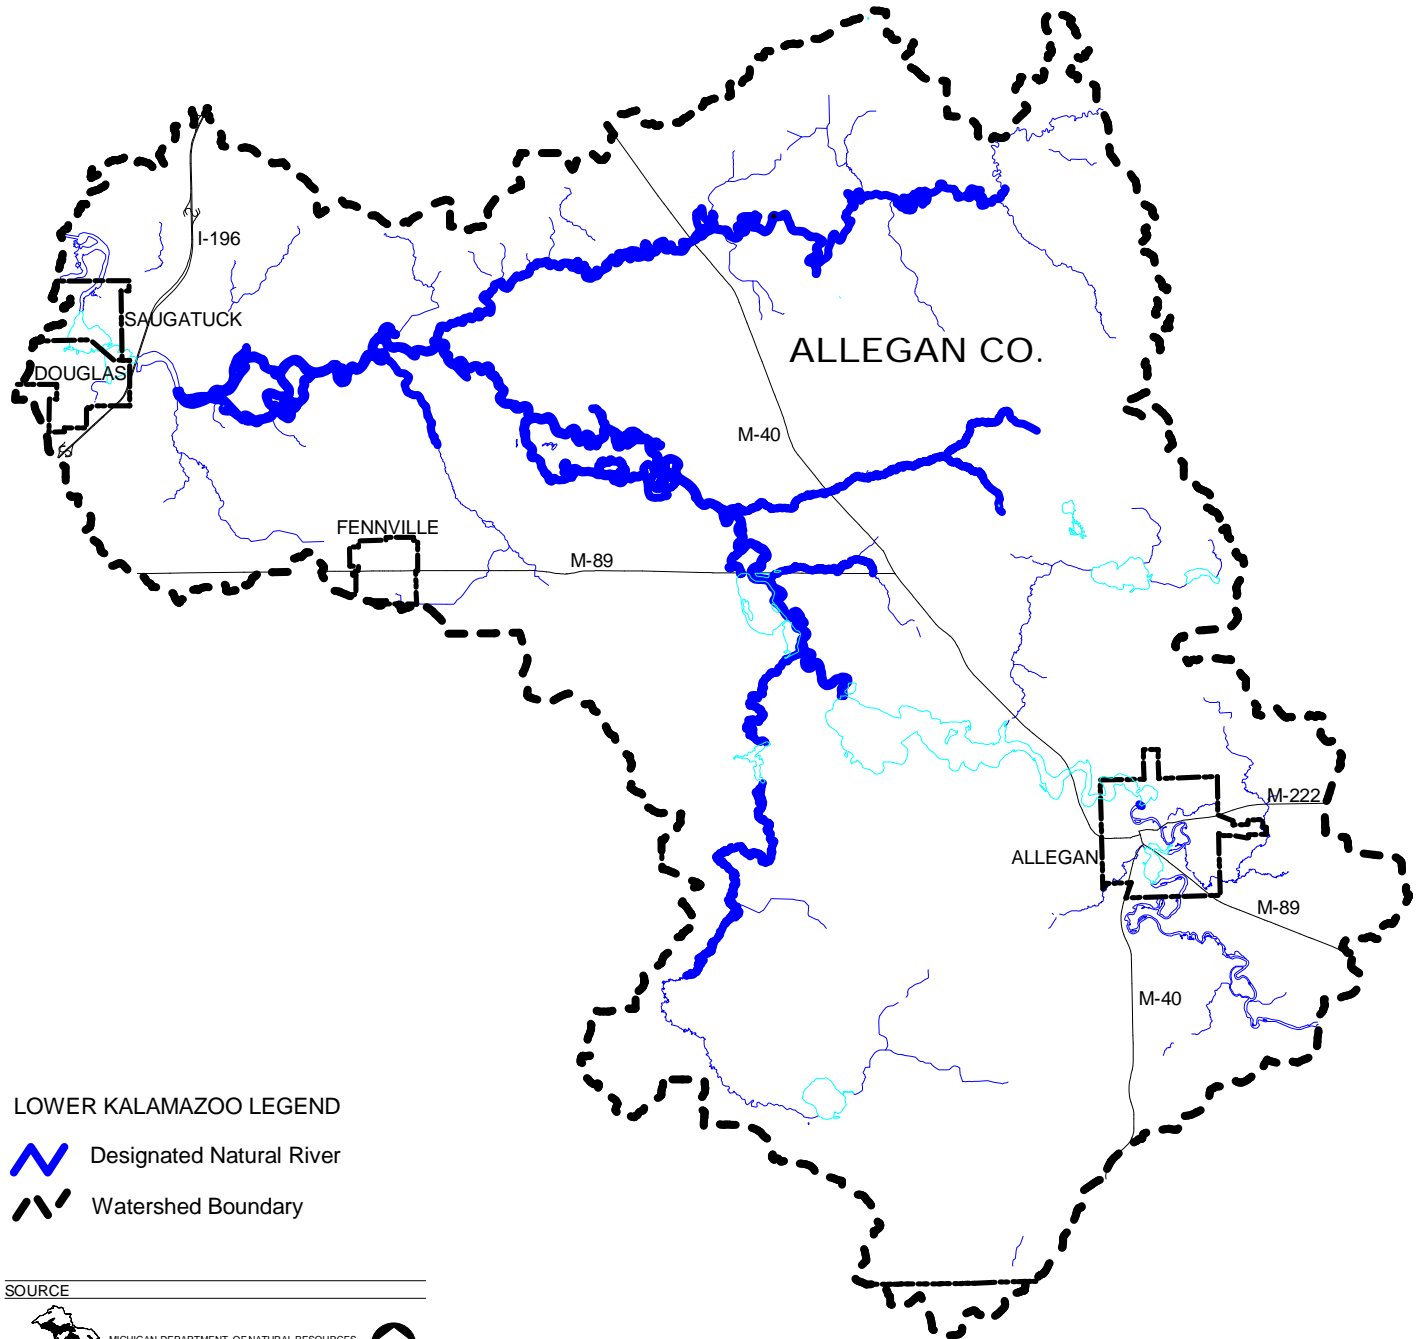

LOWER KALAMAZOO RIVER

LOWER KALAMAZOO LEGEND

- Designated Natural River
- Watershed Boundary

SOURCE

DATE: 01/10/2002