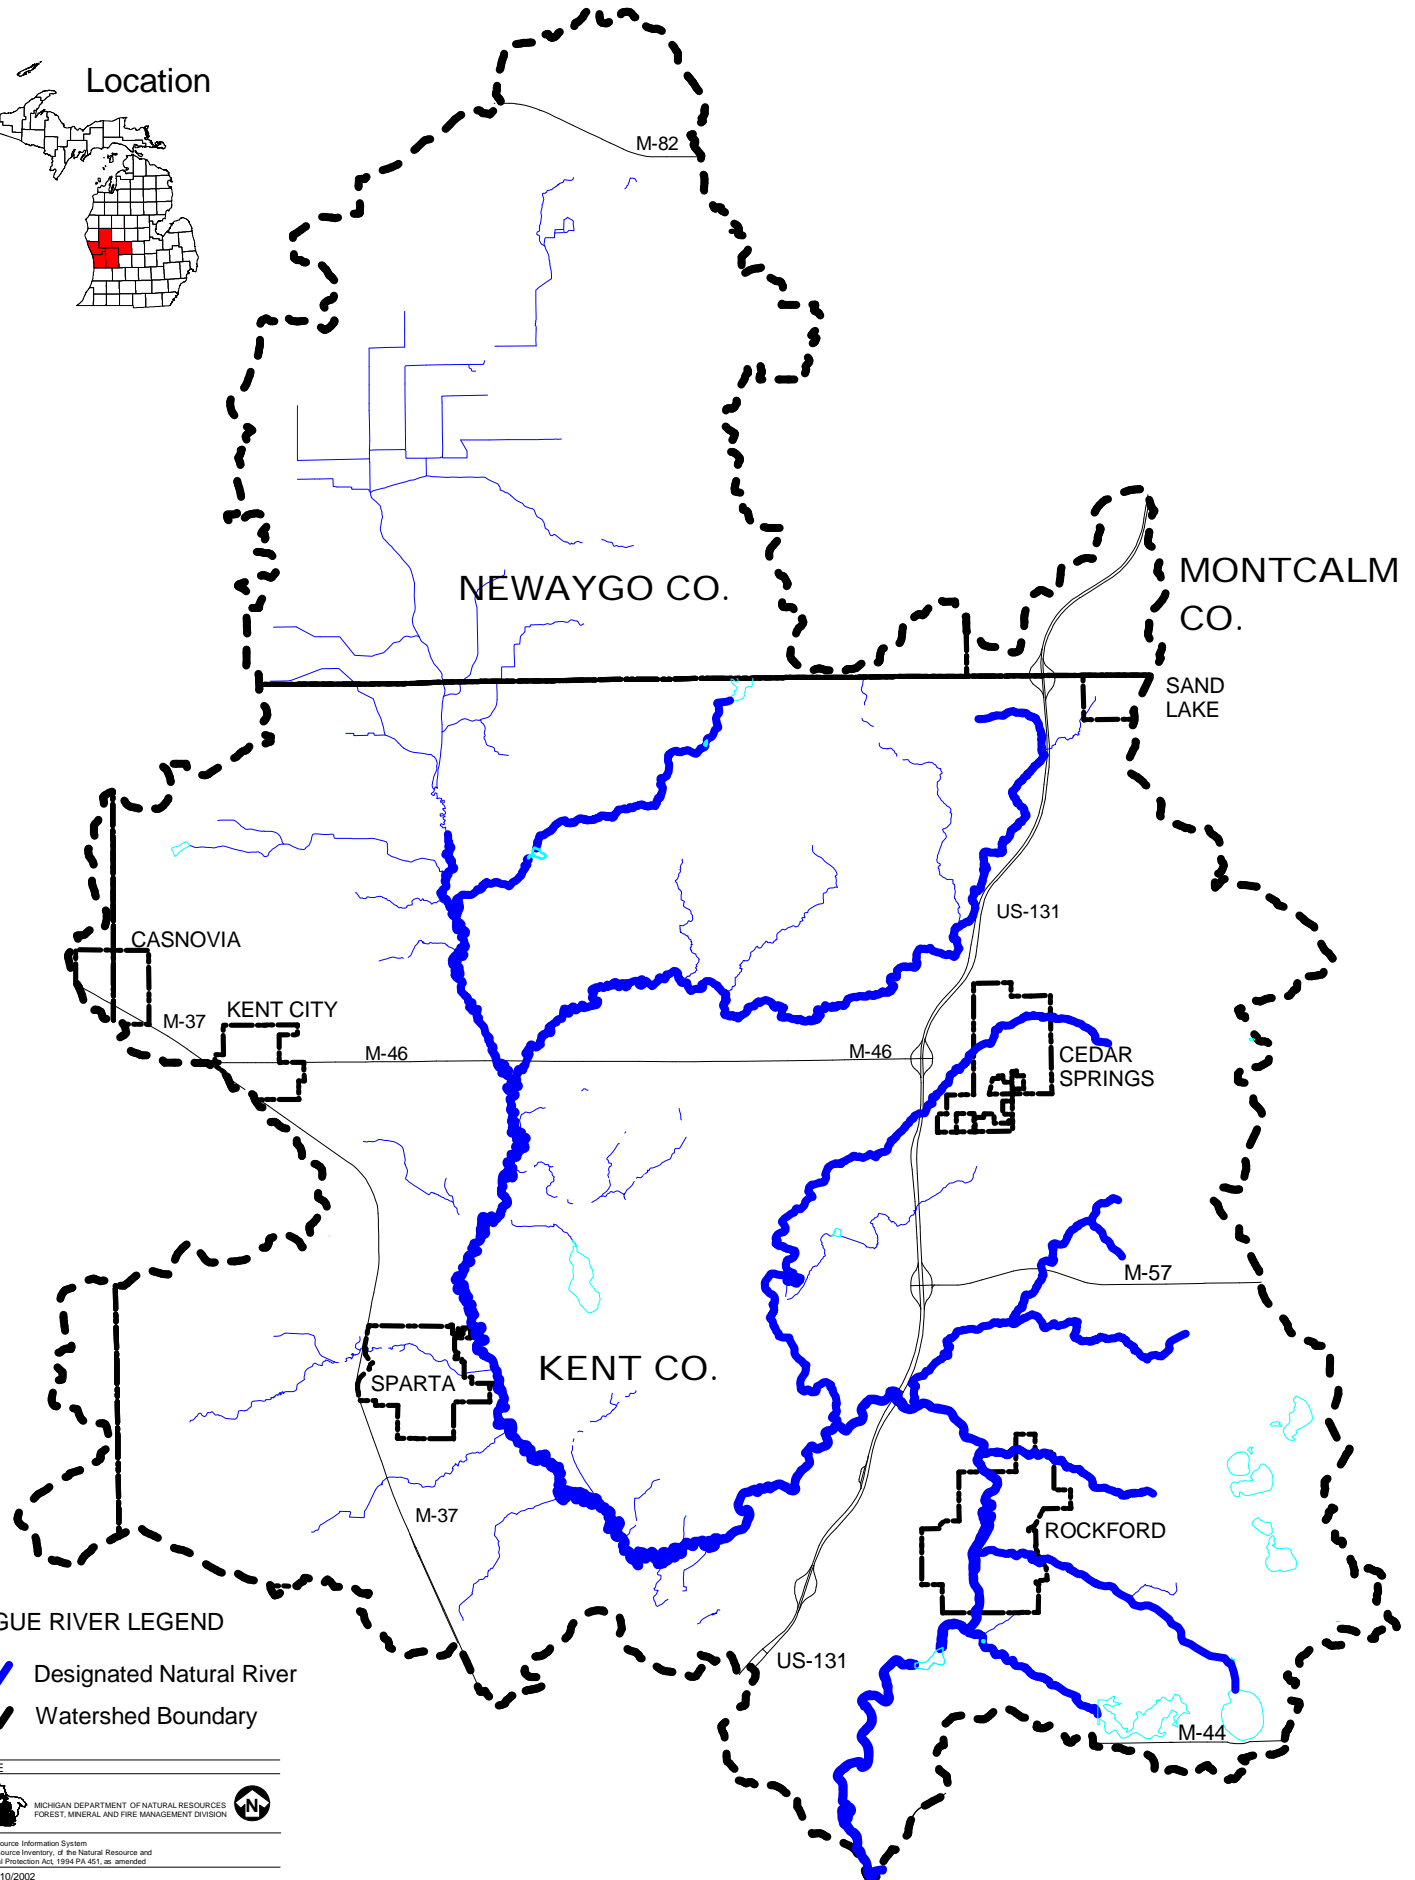

# ROGUE RIVER

## ROGUE RIVER LEGEND

-  Designated Natural River
-  Watershed Boundary