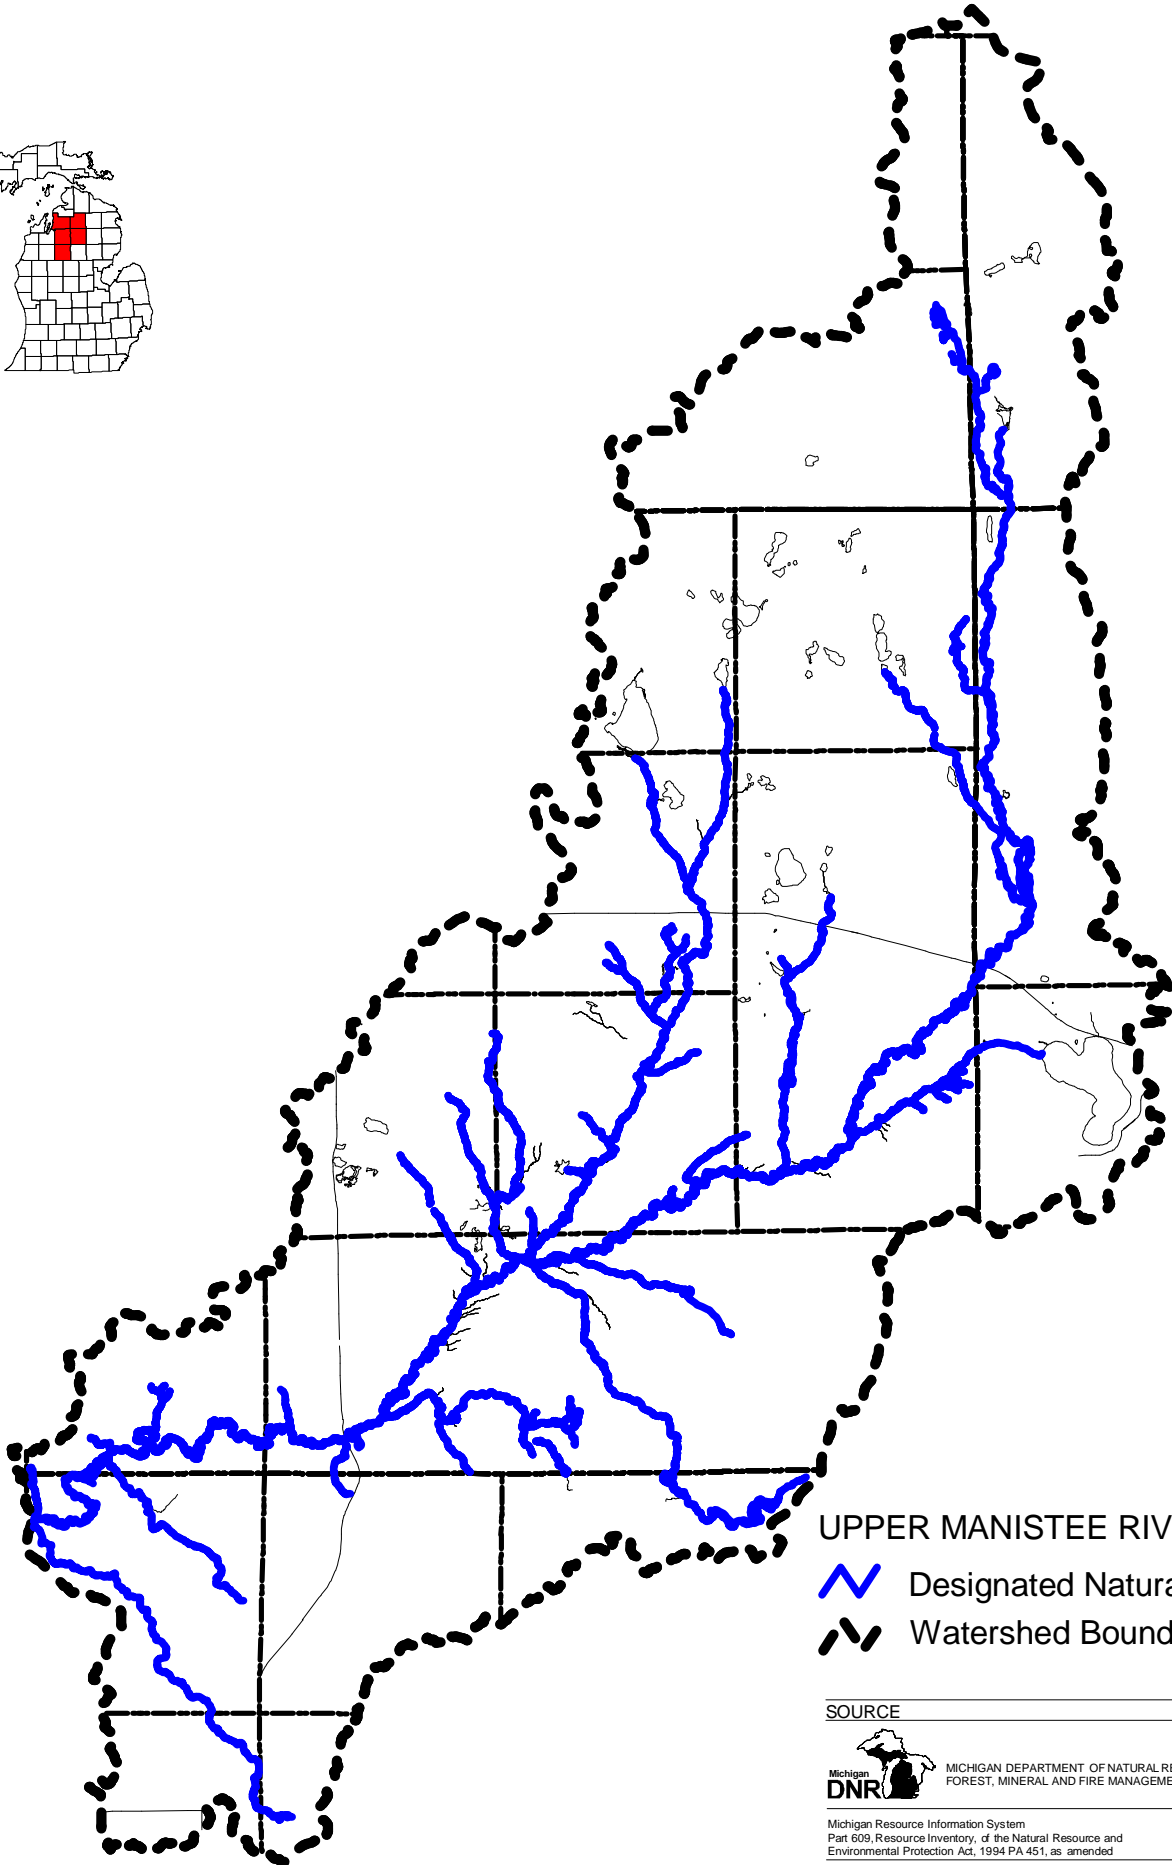

UPPER MANISTEE RIVER

UPPER MANISTEE RIVER LEGEND

- Designated Natural River
- Watershed Boundary

SOURCE

MICHIGAN DEPARTMENT OF NATURAL RESOURCES
FOREST, MINERAL AND FIRE MANAGEMENT DIVISION