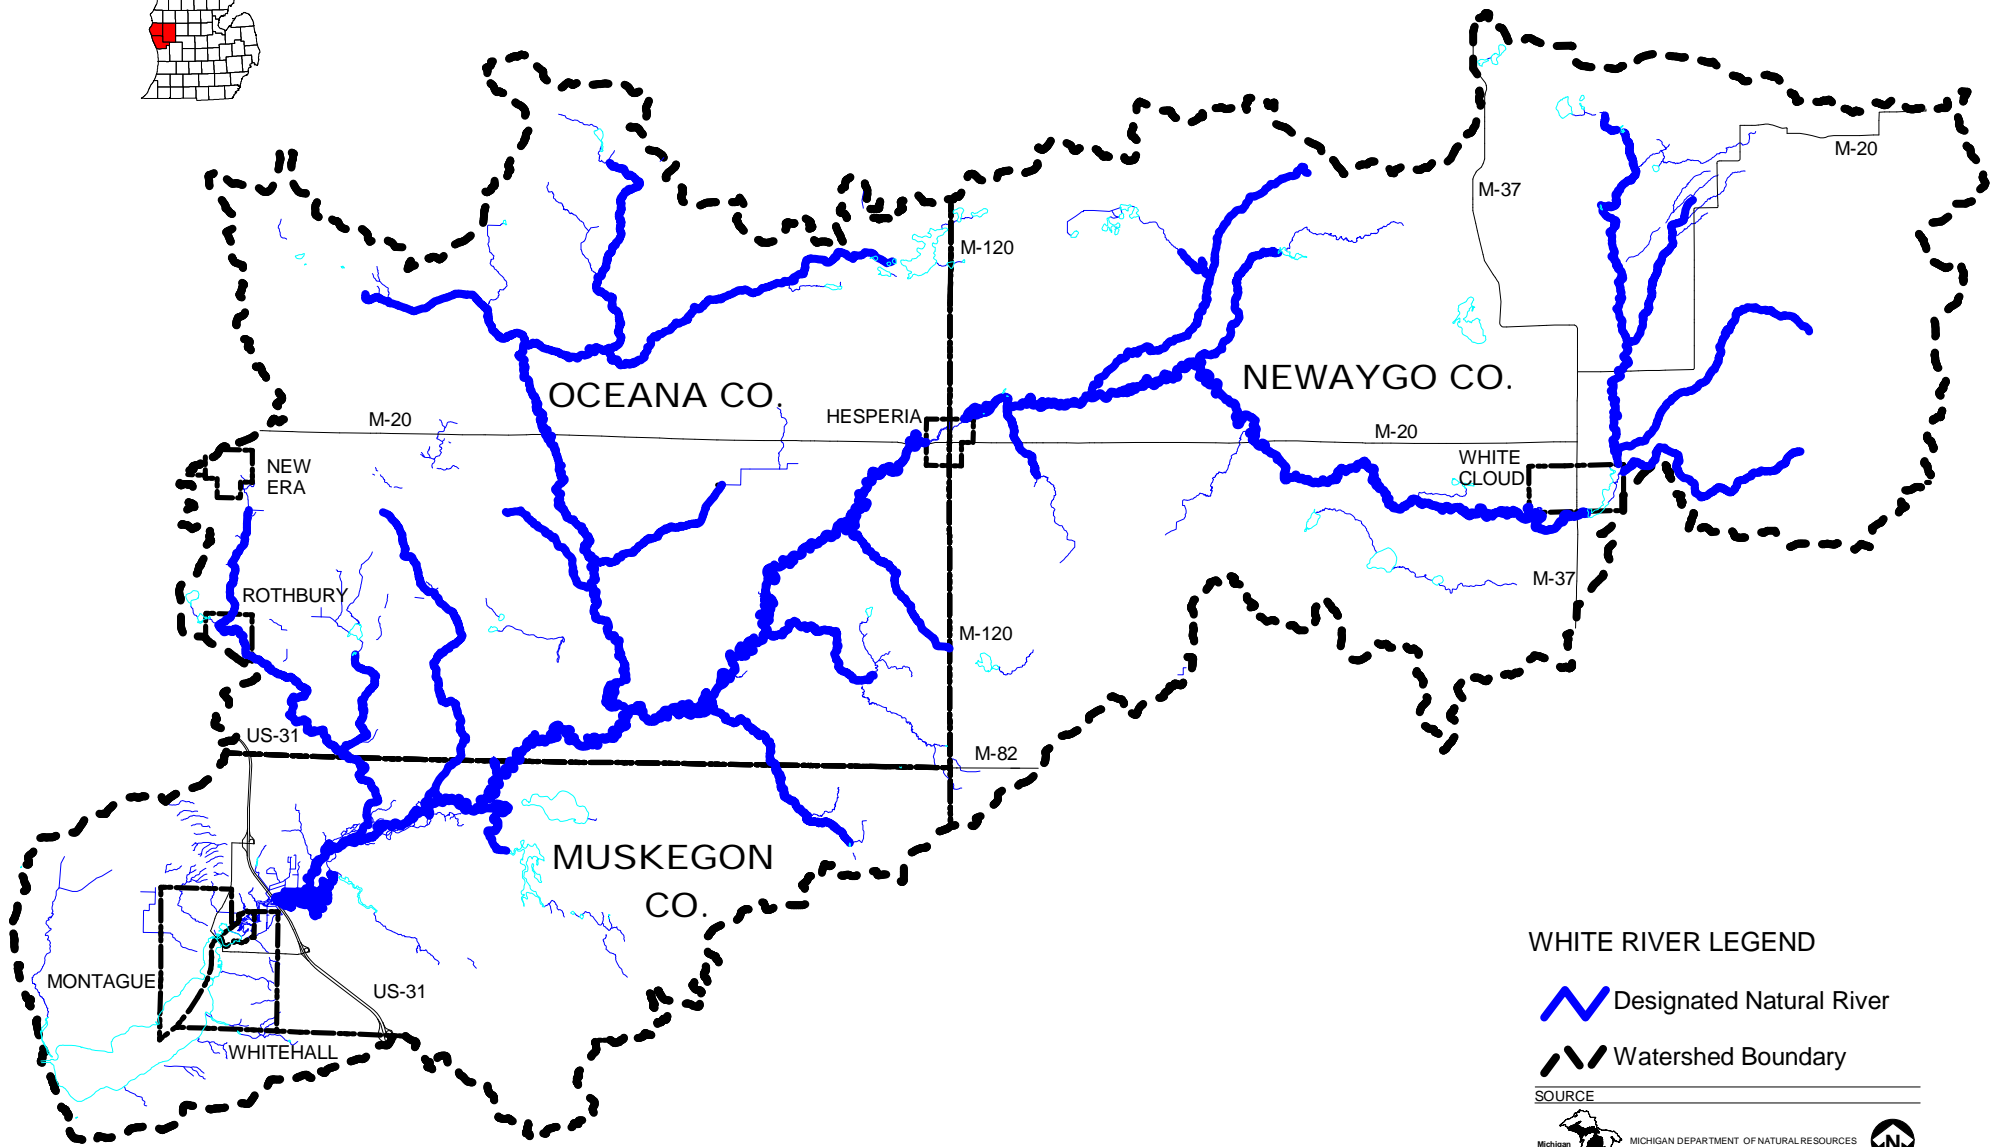

WHITE RIVER

WHITE RIVER LEGEND

- Designated Natural River
- Watershed Boundary

SOURCE

DATE: 02/07/2002